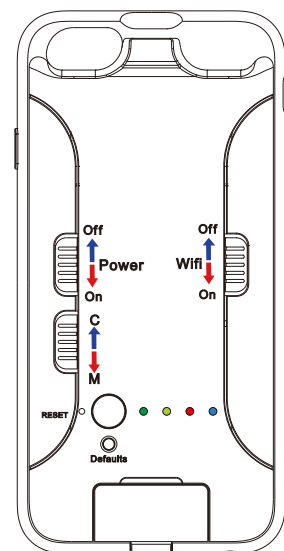

PV-IP7i

1080p Smartphone Case IP DVR Quick Guide

LawMate, innovation never stops

LawMate

V1.0

8