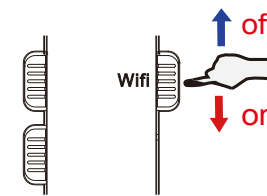

7.3 Turn on/off Wi-Fi

With device powered on, slide down ⑩ to turn on Wi-Fi function. For more information about WiFi/ IP connection setup, please refer to **PV Cam Viewer for IP Cam quick guide**.

4

7.4 Turn on/off LED Indicators

Press ⑨ once to turn on and off the LED indicators.

7.5 Reset the Device

If your device functions abnormally, please reset it by pressing ③ while the power is on. When the red LED goes off, the reset is completed.

7.6 Restore the Default Wi-Fi Password

If you forget your new password, press ④ for 4 secs. The password (88888888) will be restored to default setting.

7.7 Restore to All Factory Settings

If you want to restore the device to the default setting, press ④ for 10 seconds and release. When device powers off and powers on itself, and orange LED starts blinking, default setting is restored.

8. Retrieve Video Files

The USB port on this device cannot be used to transfer files. The only way to retrieve files is to insert the card to the computer and download the files from the card.

5

10. Specification

Built-in Camera Module	
Built-in image sensor	1/3" progressive CMOS sensor
Sensor resolution	2304x1536
Sensor sensitivity	3.3 Lux @ F 2.0
Lens F/No.	F 3.2
Focal Length	4mm
Angle of View	66°
Video Spec.	
Algorithm	H.264, JPEG
File Format	MOV, JPG
Video recording mode	Auto/Manual/Motion Detection
Recording Capability	1920x1080, 1280x720, 848x480
Frame rate	Up to 30 fps
Photo Capability (APP)	2M(1920*1080)
WiFi Spec.	
WiFi	Built-in WiFi Module(IEEE 802.11b/g/n)
WiFi Protocol	RTSP
Storage & I/O	
Memory type	Micro SD Card (Support SDHC max=32GB)
Data interface	Mini USB 2.0
Misc.	
Date/Time Table	YYYY/MM/DD, HH:MM:SS
Snapshot	recording and playback video
Power	
Power Input	DC 5V
Power Consumption	450mA-500mA (WIFI OFF)(WIFI ON+60mA)
Charging Time	120 min(1100mA)
Battery Input	DC 3.7V / 1200 mA high polymers battery(XK704041)
Battery Lifetime	
	120min(1080P / WIFI OFF / LED OFF)
	115min(1080P / WIFI OFF / LED ON)
	105min(1080P / WIFI ON / LED OFF)
	100min(1080P / WIFI ON / LED ON)
	135min(720P / WIFI OFF / LED OFF)
	130min(720P / WIFI OFF / LED ON)
	120min(720P / WIFI ON / LED OFF)
	115min(720P / WIFI ON / LED ON)
	150min(WVGA / WIFI OFF / LED OFF)
	145min(WVGA / WIFI OFF / LED ON)
	135min(WVGA / WIFI ON / LED OFF)
	130min(WVGA / WIFI ON / LED ON)
Recording time	300min @ 1920x1080 resolution (16GB SD card)
Physical	
Dimension	70x140x15 mm
Weight	74g