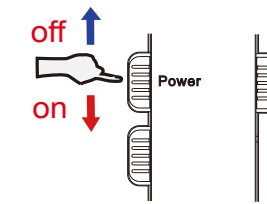

7. Operation

7.1 Power on/off

Press ⑨ to display the LED indicators first. And, slide down ① to power on the device. When the power is on, device starts to record automatically after 40 secs.

- Red LED is steadily on - device is recoding.