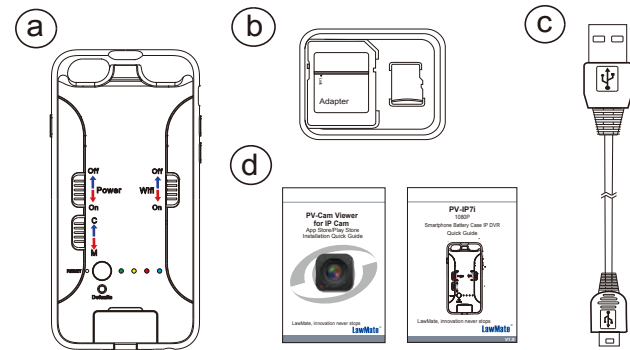

1. Name and Parts

1. Power On (Red Arrow) / Off (Blue Arrow)
2. Continuous (Blue Arrow) / Motion Detection (Red Arrow)
3. Reset Key
4. Default Button
5. Cover
6. Memory Card Slot
7. USB Port
8. LED Indicators
9. LED Display On/Off Button
10. Wi-Fi On (red arrow) / Off (blue arrow)
11. Lens

1

2. Package Content

- a. Smart phone case c. USB cable
b. Memory card d. User's manual

3. LED Indicators

- Solid Blue LED ■ - Power On
- Solid Red LED ■ - Recording On
- Blinking Red LED ■ - No Card / Memory Full
- Solid Orange LED ■ - Wi-Fi Connected
- Blinking Orange LED ■ - Searching Wi-Fi
- Solid Green LED ■ - Charging
- Solid Bright Green LED ■ - IP Connected

5. Format Memory Card

With gold contact facing up, insert the card into ⑥ . Go to **PV Cam Viewer** App > Set up P2P connection between device and phone > Go to **Program Setting** > Tap on **Format SD Card**.
Note: It is important to format the card when using it for the first time.