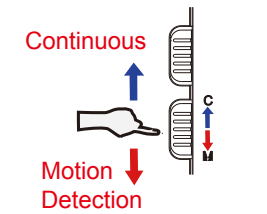

5. Format Memory Card

With gold contact facing up, insert the card into ⑥ . Go to **PV Cam Viewer** App > Set up P2P connection between device and phone > Go to **Program Setting** > Tap on **Format SD Card**.
Note: It is important to format the card when using it for the first time.

6. Date and Time Setting

Please refer to the **Synchronize the Time** steps on the PV Cam Viewer for IP Cam quick guide.

3

7. Operation

7.1 Power on/off

Press ⑨ to display the LED indicators first. And, slide down ① to power on the device. When the power is on, device starts to record automatically after 40 secs.

- Red LED is steadily on - device is recoding.

7.2 Recording Mode

While recording, slide down ② to change the recording mode to Motion Detection. Or slide up to change it to Continuous recording.

7.3 Turn on/off Wi-Fi