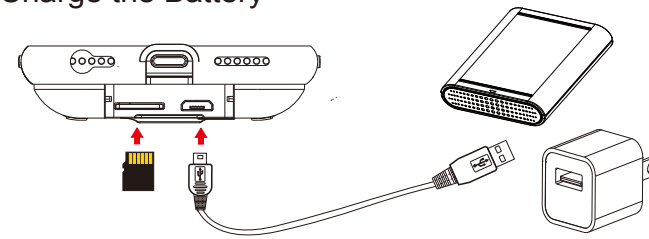

1. Name and Parts

1. Power On (Red Arrow) / Off (Blue Arrow)
2. Continuous (Blue Arrow) / Motion Detection (Red Arrow)
3. Reset Key
4. Default Button
5. Cover
6. Memory Card Slot
7. USB Port
8. LED Indicators
9. LED Display On/Off Button
10. Wi-Fi On (red arrow) / Off (blue arrow)
11. Lens

1

2. Package Content

- a. Smart phone case c. USB cable
b. Memory card d. User's manual

3. LED Indicators

- Solid Blue LED ■ - Power On
- Solid Red LED ■ - Recording On
- Blinking Red LED ■ - No Card / Memory Full
- Solid Orange LED ■ - Wi-Fi Connected
- Blinking Orange LED ■ - Searching Wi-Fi
- Solid Green LED ■ - Charging
- Solid Bright Green LED ■ - IP Connected

*Warranty will be void if the serial number sticker is tampered.
*Microphone is not available for USA market.

2

4. Charge the Battery

Connect the micro USB end of the cable to ⑦ and connect the other end to an USB power source, or plug it to a power bank of your own choice. The power bank then works as an extra battery. When charging is complete, the green LED will turn off.

5. Format Memory Card

With gold contact facing up, insert the card into ⑥ . Go to **PV Cam Viewer** App > Set up P2P connection between device and phone > Go to **Program Setting** > Tap on **Format SD Card**.
Note: It is important to format the card when using it for the first time.