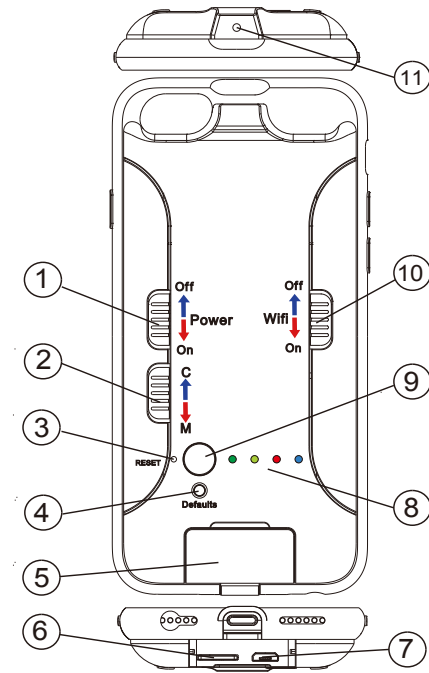

1. Name and Parts

1. Power On (Red Arrow) / Off (Blue Arrow)
2. Continuous (Blue Arrow) / Motion Detection (Red Arrow)
3. Reset Key
4. Default Button
5. Cover
6. Memory Card Slot
7. USB Port
8. LED Indicators
9. LED Display On/Off Button
10. Wi-Fi On (red arrow) / Off (blue arrow)
11. Lens

1

2. Package Content

- a. Smart phone case c. USB cable
b. Memory card d. User's manual

3. LED Indicators

- Solid Blue LED ■ - Power On
- Solid Red LED ■ - Recording On
- Blinking Red LED ■ - No Card / Memory Full
- Solid Orange LED ■ - Wi-Fi Connected
- Blinking Orange LED ■ - Searching Wi-Fi
- Solid Green LED ■ - Charging
- Solid Bright Green LED ■ - IP Connected

5. Format Memory Card

With gold contact facing up, insert the card into ⑥ . Go to **PV Cam Viewer** App > Set up P2P connection between device and phone > Go to **Program Setting** > Tap on **Format SD Card**.
Note: It is important to format the card when using it for the first time.